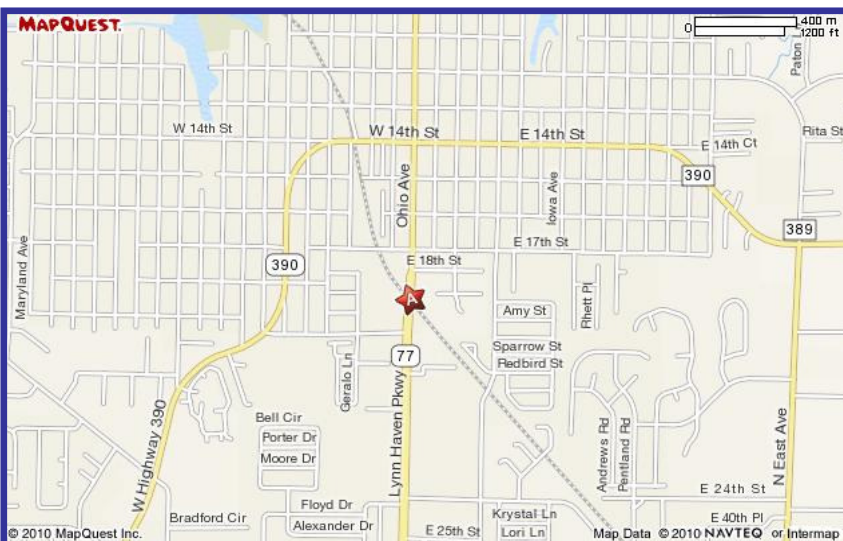

LYNN HAVEN PLAZA

1812 South Highway 77 LYNN HAVEN, FL 32444

LOCATION

Located in Lynn Haven, Florida at the intersection of Mowat School Road and State Highway 77.

Lynn Haven is 87,992 sq. ft. and is anchored by Winn-Dixie, Movie Gallery, Jackson Hewitt, Pizza Hut and various local tenants.

DEMOGRAPHICS (3-5 mile radius)

Population.....30,924
Average Household Income.....\$58,443

TRAFFIC COUNT

28,563 Vehicles per day

M & P SHOPPING CENTERS
5025 M WINTERS CHAEL ROAD; ATLANTA, GA 30360
PH: 770-698-0403 FAX: 770-698-0406
WWW.MPSHOPPINGCENTERS.NET