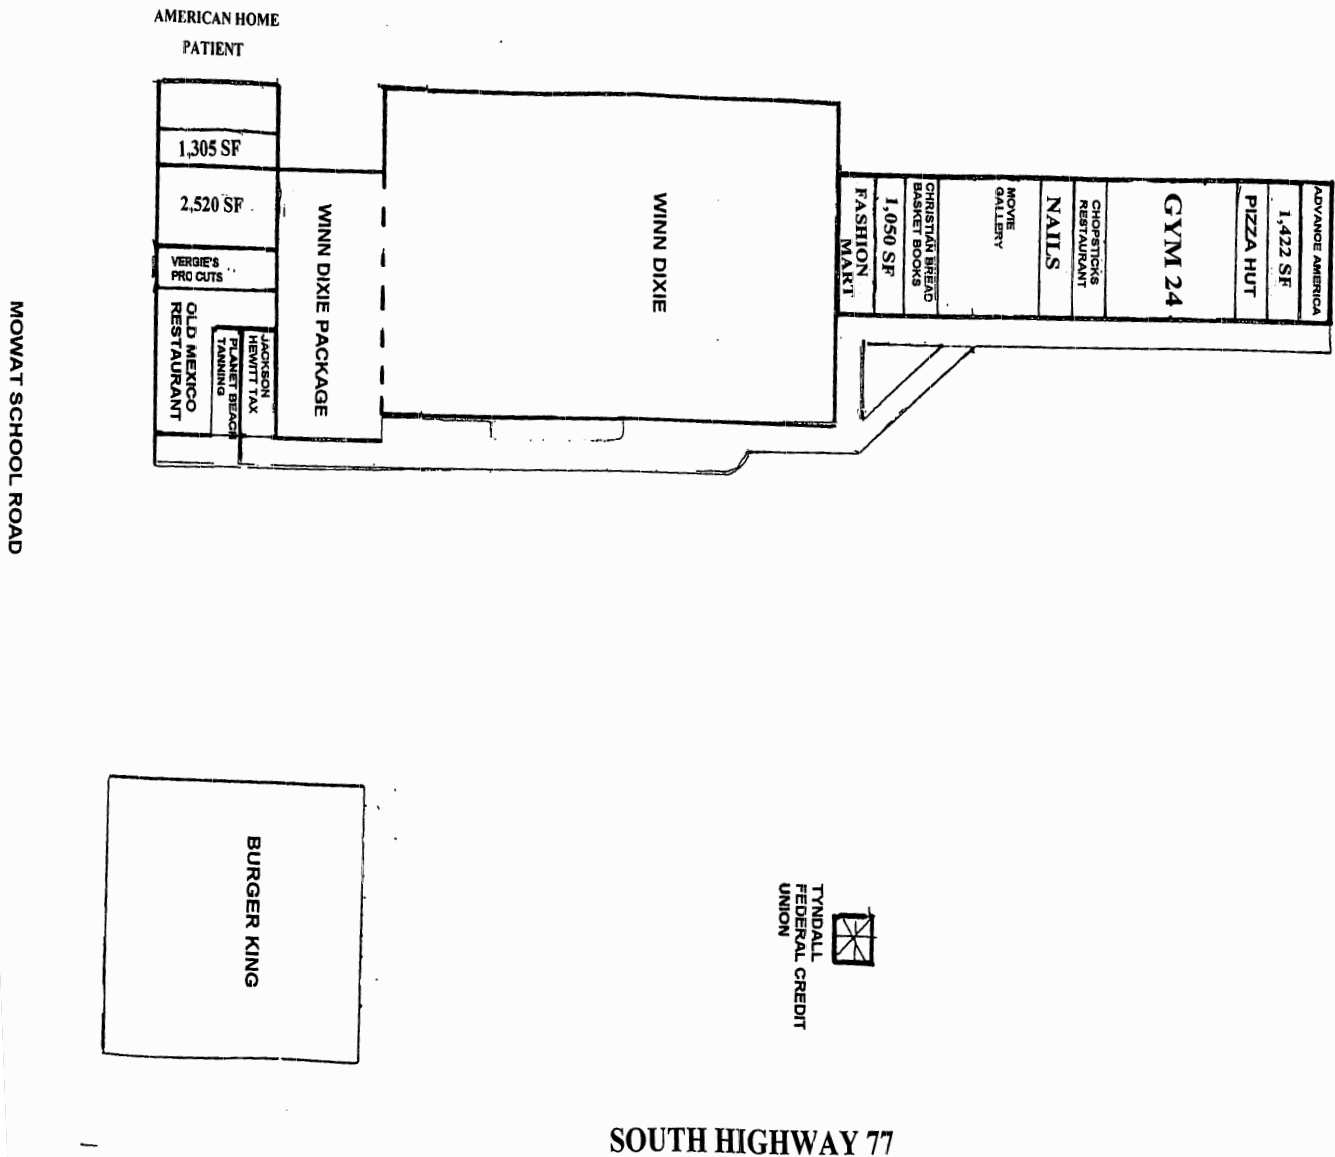

LYNN HAVEN PLAZA

1812 South Highway 77 LYNN HAVEN, FL 32444

SITE PLAN

M & P SHOPPING CENTERS
5025 M WINTERS CHAEL ROAD; ATLANTA, GA 30360
PH: 770-698-0403 FAX: 770-698-0406
WWW.MPSHOPPINGCENTERS.NET