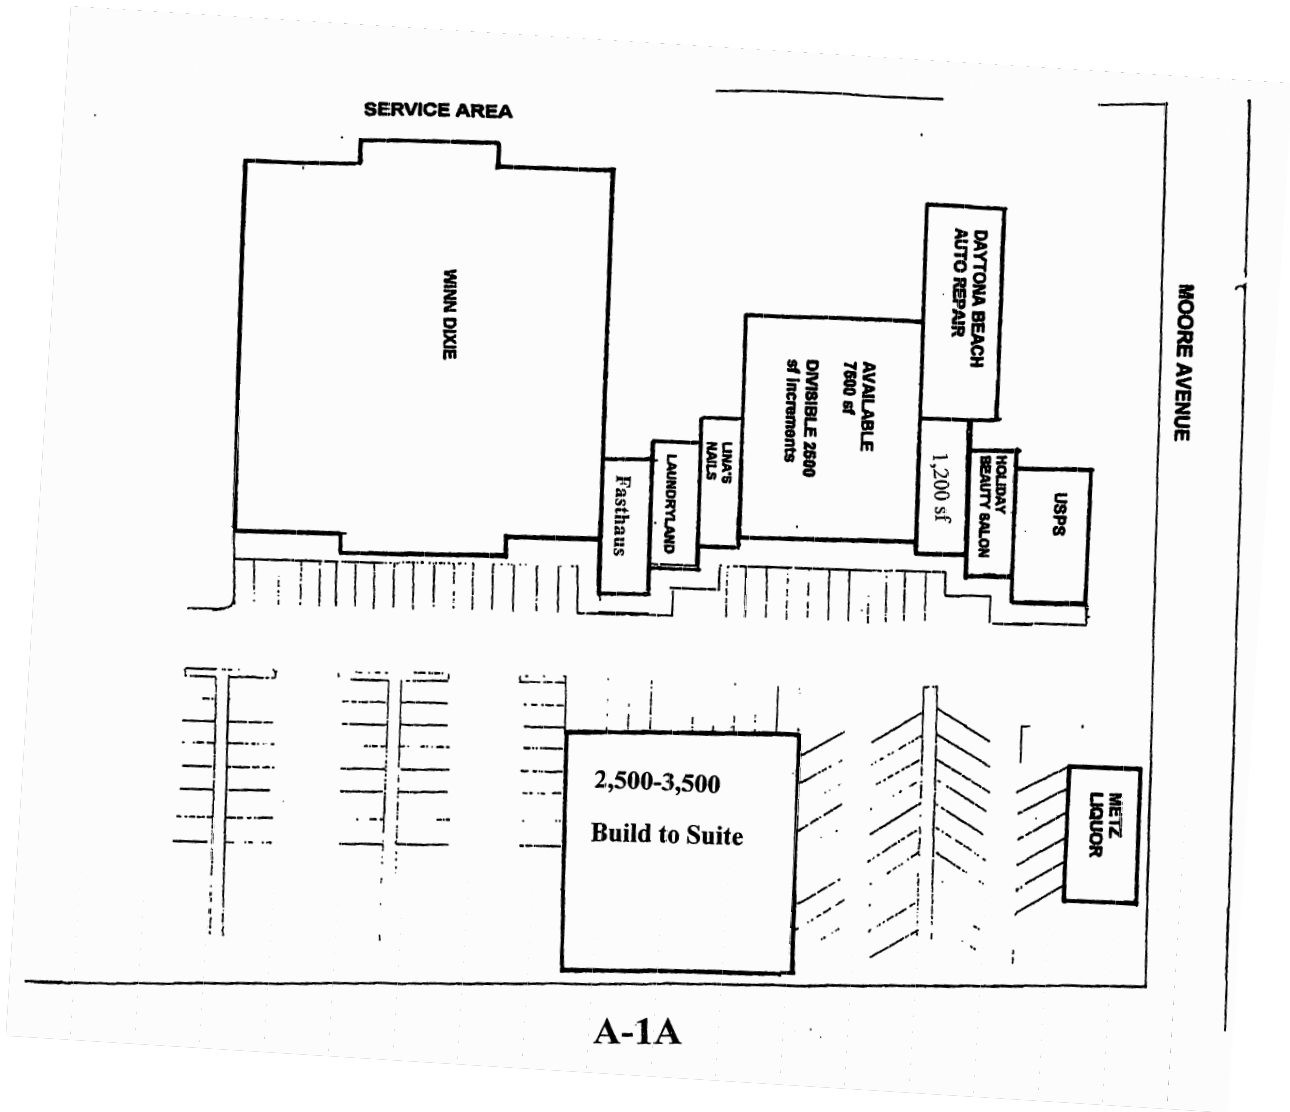

WINN DIXIE PLAZA

2136 SOUTH ATLANTIC AVE, DAYTONA BEACH SHORES, FL 32118

SITE PLAN

M & P SHOPPING CENTERS
5025 M WINTERS CHAEL ROAD; ATLANTA, GA 30360
PH: 770-698-0403 FAX: 770-698-0406
WWW.MPSHOPPINGCENTERS.NET