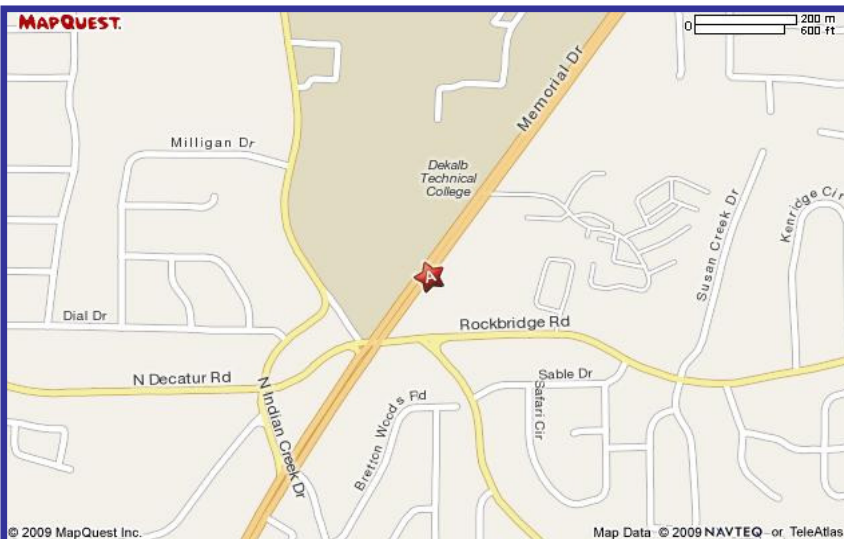

ROCKMOR PLAZA

4871 MEMORIAL DRIVE, STONE MOUNTAIN, GA 30083

LOCATION

Located conveniently one mile outside of I-285 at the intersection of Memorial Drive and Rockbridge Road. Rockmor Plaza is across the street from Georgia Perimeter College.

DEMOGRAPHICS (3-5 mile radius)

Population.....111,000
Average Household Income.... \$57,000

TRAFFIC COUNT

85,000 Vehicles per day

M & P SHOPPING CENTERS
5025 M WINTERS CHAEL ROAD; ATLANTA, GA 30360
PH: 770-698-0403 FAX: 770-698-0406
WWW.MPSHOPPINGCENTERS.NET