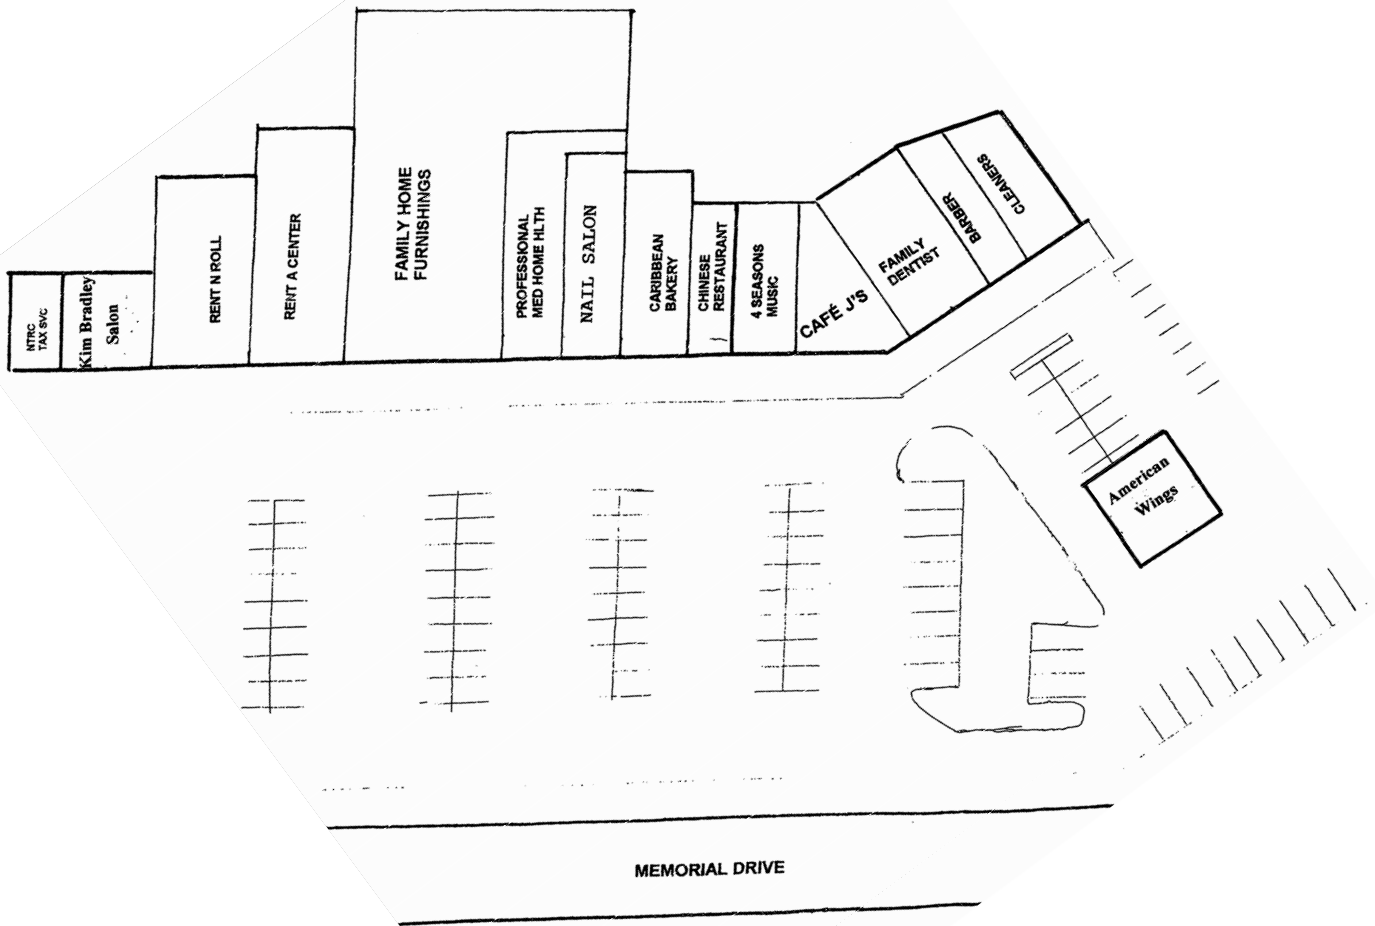

ROCKMOR PLAZA

4871 MEMORIAL DRIVE, STONE MOUNTAIN, GA 30083

SITE PLAN

M & P SHOPPING CENTERS
5025 M WINTERS CHAEL ROAD; ATLANTA, GA 30360
PH: 770-698-0403 FAX: 770-698-0406
WWW.MPSHOPPINGCENTERS.NET